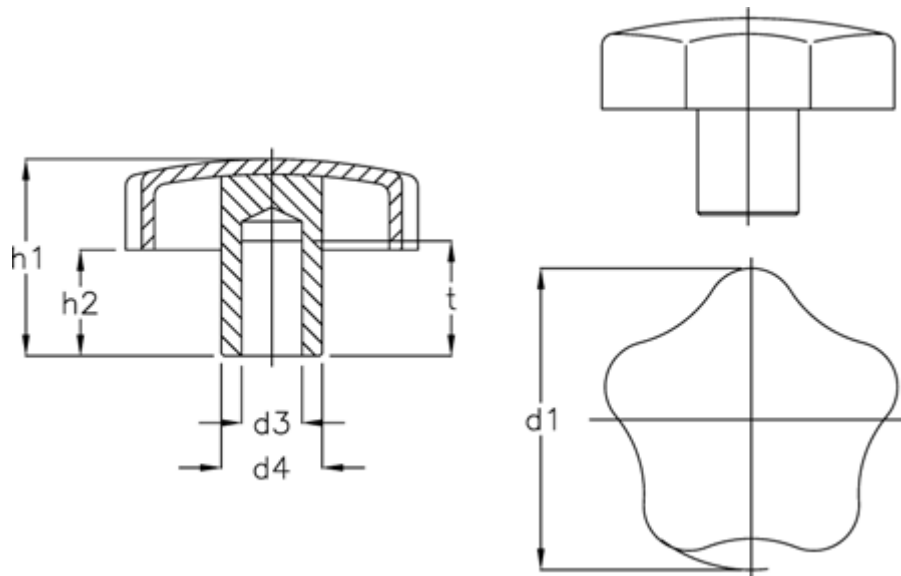

Article number: 20538259

Description: E+G Hand knob GN 5336-70-B 16-C-PL

Measures

d_1	= 70
d_3	= B16
d_4	= 26
H_1	= 46
H_2	= 23.0
t_1 min.	= 28